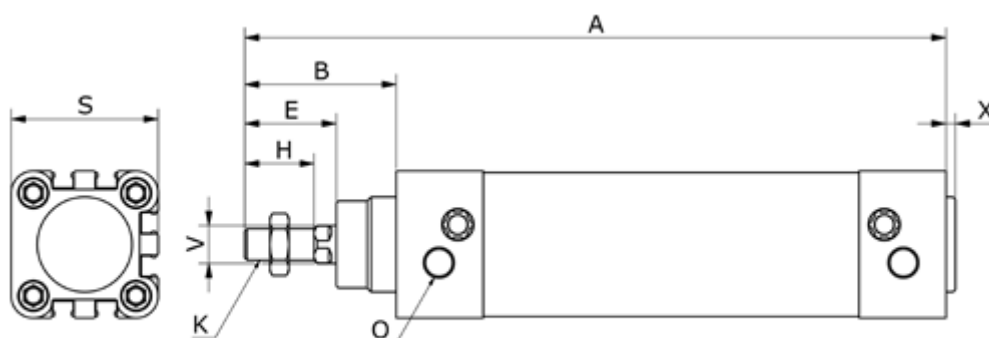

Data Sheet

Article number: 58SE40S1300G

Description: Cylinder ISO15552 SE 40x1300-S-G Ø40-1300
port 1/4 - with buffer adjustment

Measures

A	= 1459	Stroke = 1300
B	= 54	V = 16
Bore diameter	= 40	X = 3,5
E	= 33	
HS	= 24	
K	= M12x1,25	
O	= 1/4"	
S	= 54.0	